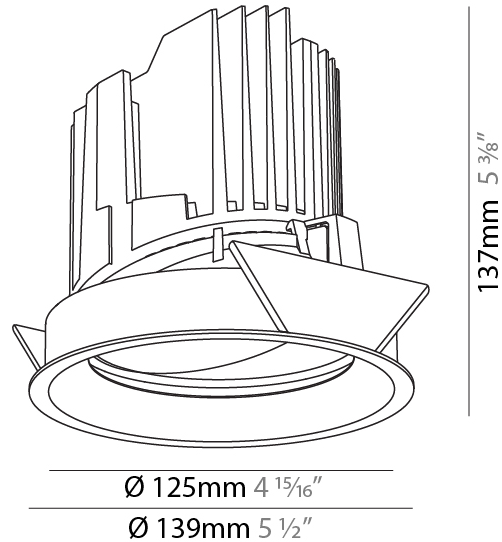

PHYSICAL

Shape: Round
Diameter (mm): 139
Diameter (in): 5 1/2
Height (mm): 137
Height (in): 5 3/8
Ceiling Thickness (mm): 10 / 12.5 / 15
Ceiling Thickness (in): 3/8 or 1/2 or 9/16
Min. Recessing Depth (mm): 150
Min. Recessing Depth (in): 5 7/8
Light Distribution: Adjustable / Downlight
Weight (kg): 0.853
Weight (lbs): 1.88
Fixture Finish: SSR / BKV / CWI / CRY / HAB / LAG / UFT / ITA / RUA / RUR / MIC / FTG / MYG / TWT / LOD / PUS / FRO / FUP / KIA / POP / BLS / SPG / MEY / GOH / GUM / CHC / COM / ABZ / JAG / OBR / MOS / ROR
Fixture Material: Aluminum Die Cast
Cut-out Measurements: 130mm / 5 1/8"

ELECTRICAL

Lamp Type: LED (Zhaga Standard)
Input Wattage (W): 28.6
Total Output Wattage (W): 26.4
Dimming: Tri-Mode (Non-Dimming and Phase Dimming (120Vac only) and 0-10V Dimming)
Driver Included: No
Driver Location: Recessed Housing
Driver Type: Constant Current - Universal
Driver Class: Class 2
Housing: See components
Input Voltage (V): 120 - 277
Constant Current (MA): 700

LED

Number of LEDs: 1
Color Temperature (°K): 2700 / 3000 / 3500 / 4000
Max. Delivered Lumen (lm): 1180 / 1930 / 2029 / 2070
Nominal Lumen (lm): 3210 / 3290 / 3459 / 3530
CRI: >90 CRI
Lamp Life (hrs): 50000

OPTICAL

Reflector: 10 / 18 / 36
Adjustability: Rotational 355°, Tilt 30°

RATINGS AND CERTIFICATIONS

Certified By: Certified for North American Standards
IP rating: IP54